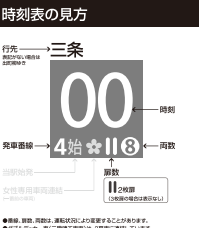

Table showing train departure times from Iwayama-Hashi Station to Demachiyocho direction. Rows 5-24 contain numbered departure times in colored boxes.

三条で普通(出町柳ゆき)になります

種別 (Train Types): 快速特急, 特急, 通勤快速, 快速急行, 急行, 通勤準急, 区間急行, 普通.

ライナーのご案内 (Liner Information) section with a train layout diagram and departure times for Keihan Line (Osaka side).

ライナーは、全車座席指定です (Liners are all reserved seats). Text explaining ticket requirements.

特急/快速急行車両の種類のご案内 (Information on types of Limited Express / Rapid Express Trains) with diagrams and notes.